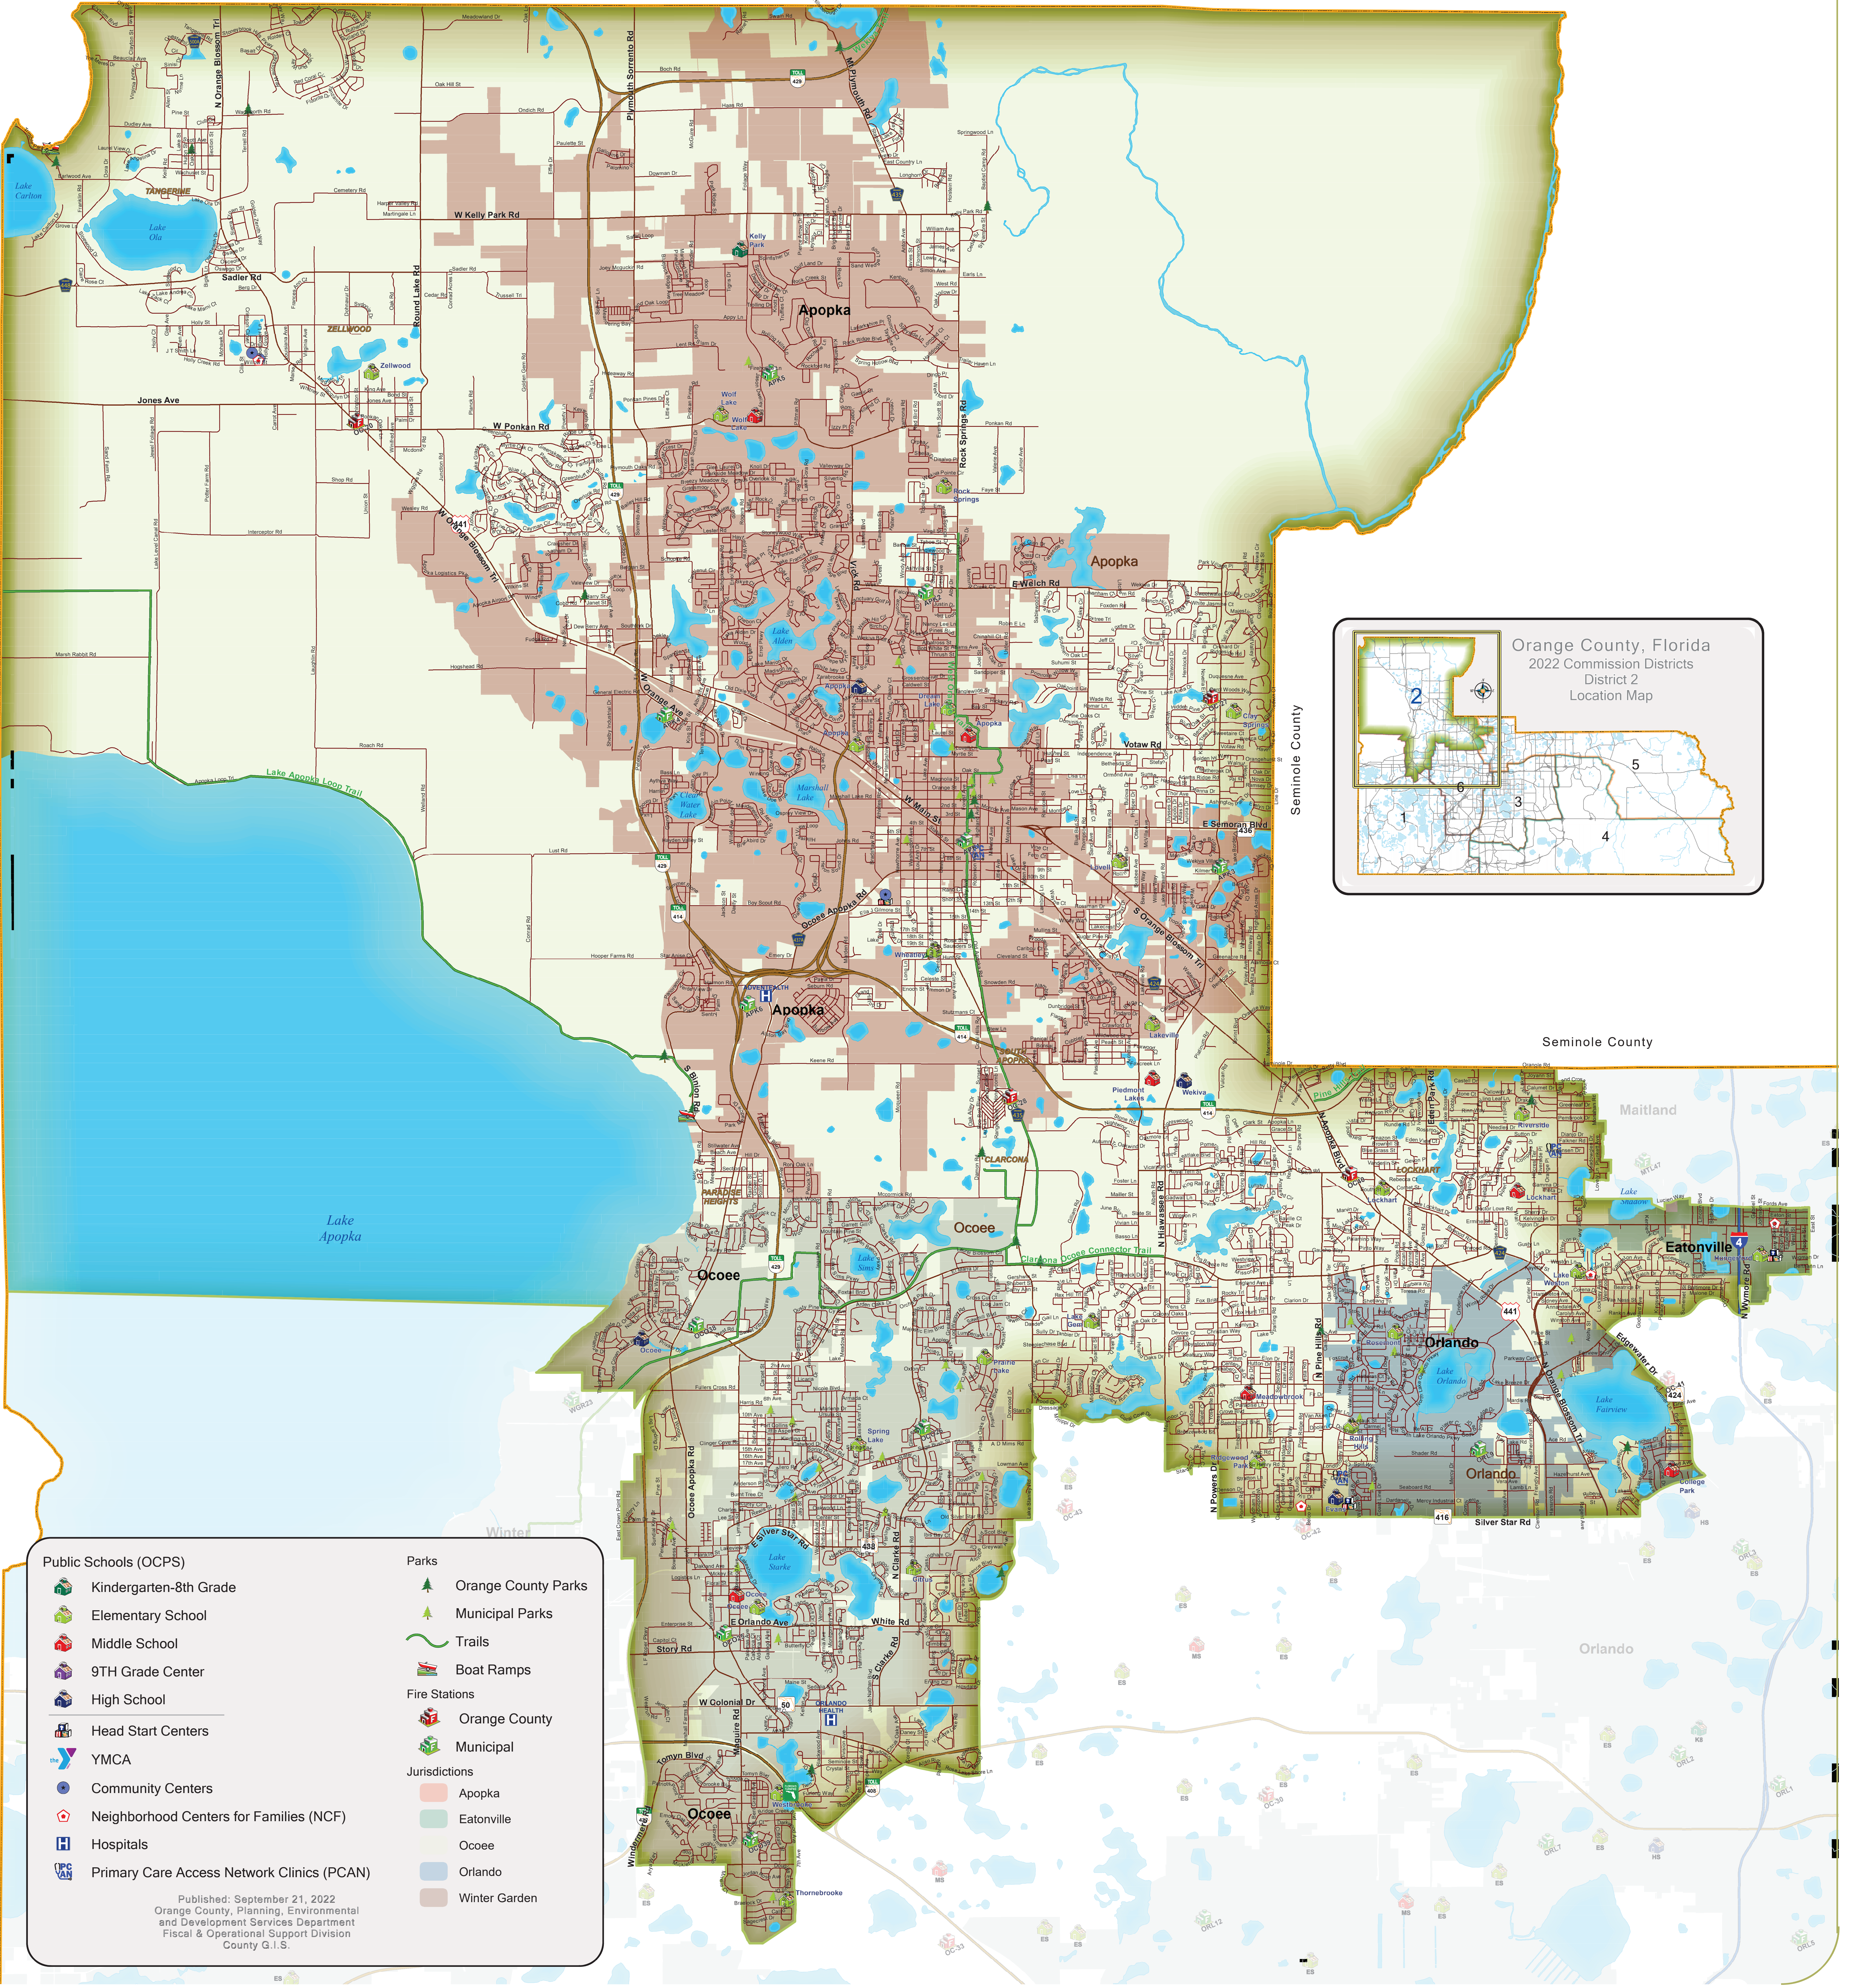

Orange County Florida 2022 Commission District 2

Lake County

- | | |
|---|--|
| <p>Public Schools (OCPS)</p> <ul style="list-style-type: none"> Kindergarten-8th Grade Elementary School Middle School 9TH Grade Center High School Head Start Centers YMCA Community Centers Neighborhood Centers for Families (NCF) Hospitals Primary Care Access Network Clinics (PCAN) | <p>Parks</p> <ul style="list-style-type: none"> Orange County Parks Municipal Parks Trails Boat Ramps <p>Fire Stations</p> <ul style="list-style-type: none"> Orange County Municipal <p>Jurisdictions</p> <ul style="list-style-type: none"> Apopka Eatonville Ocoee Orlando Winter Garden |
|---|--|

Published: September 21, 2022
Orange County, Planning, Environmental
and Development Services Department
Fiscal & Operational Support Division
County G.I.S.